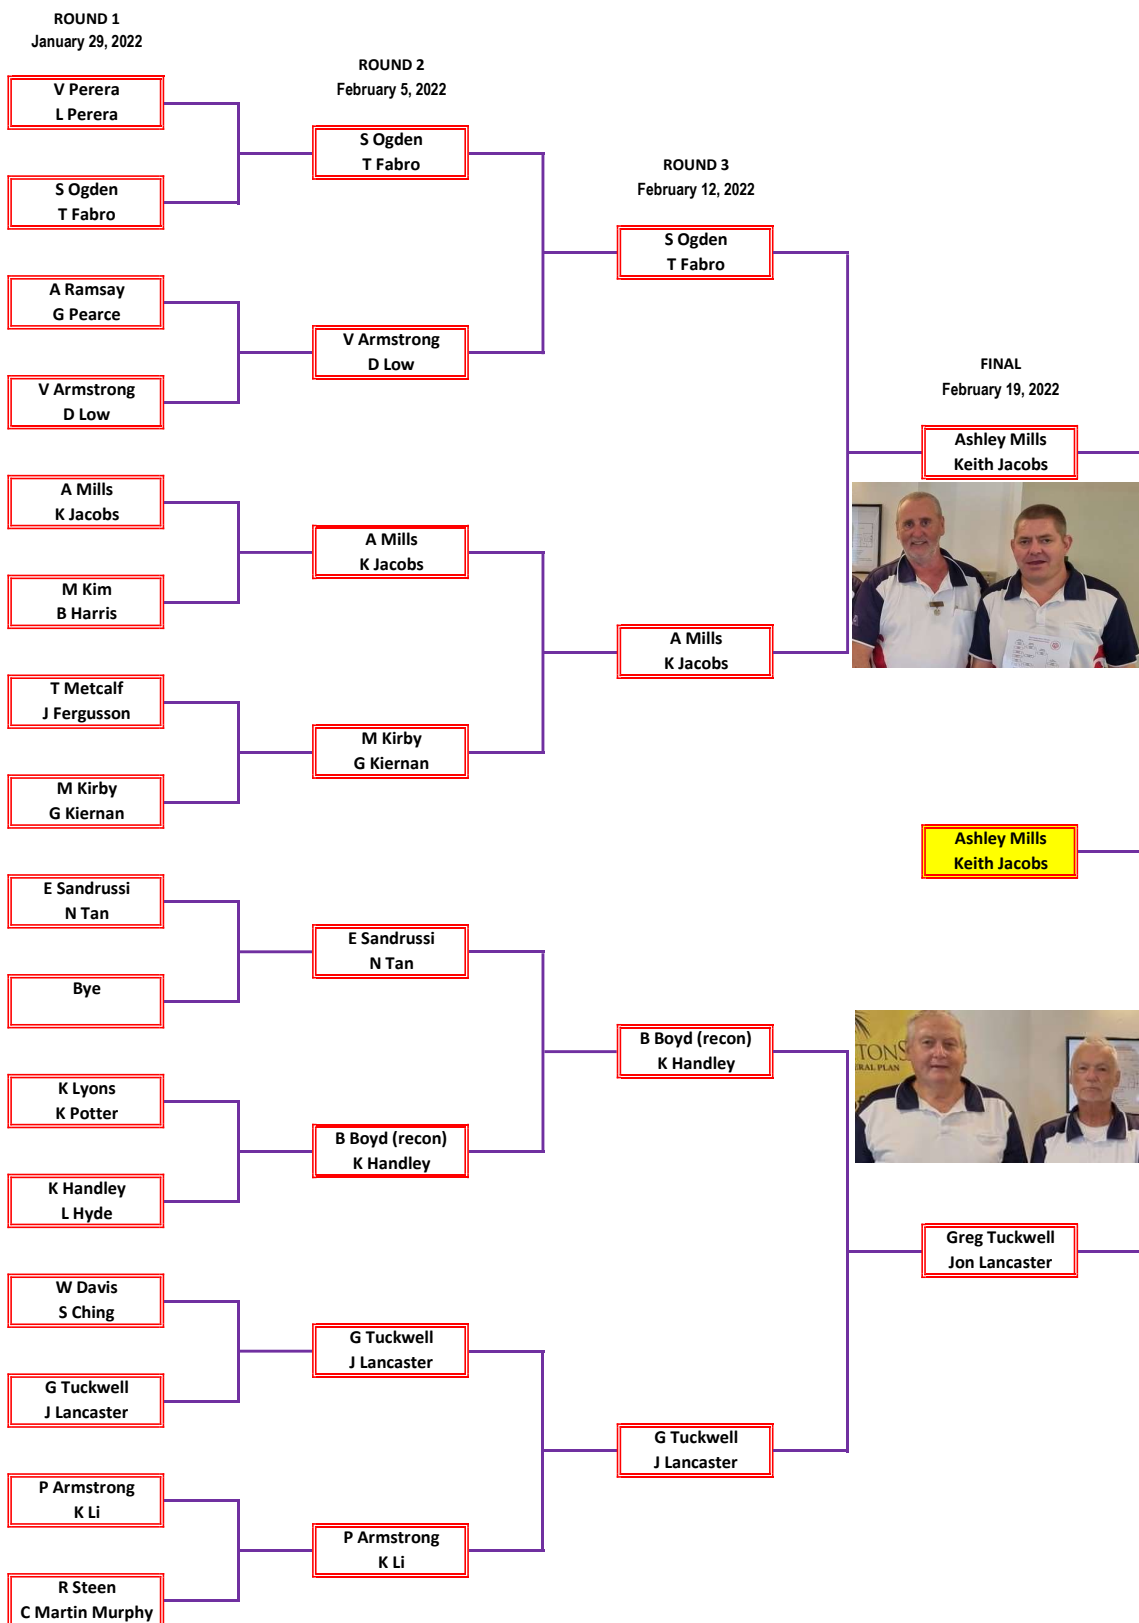

Warrawee Men's Bowls

CLUB CHAMPIONSHIP PAIRS DRAW

Thank you for your participation
 Warwick Davis
 Bowls Secretary

GAMES MUST BE PLAYED BY NO LATER THAN THE SCHEDULED DATE
 GAMES MAY BE PLAYED AHEAD OF THE SCHEDULED DATE -
 BY MUTUAL AGREEMENT