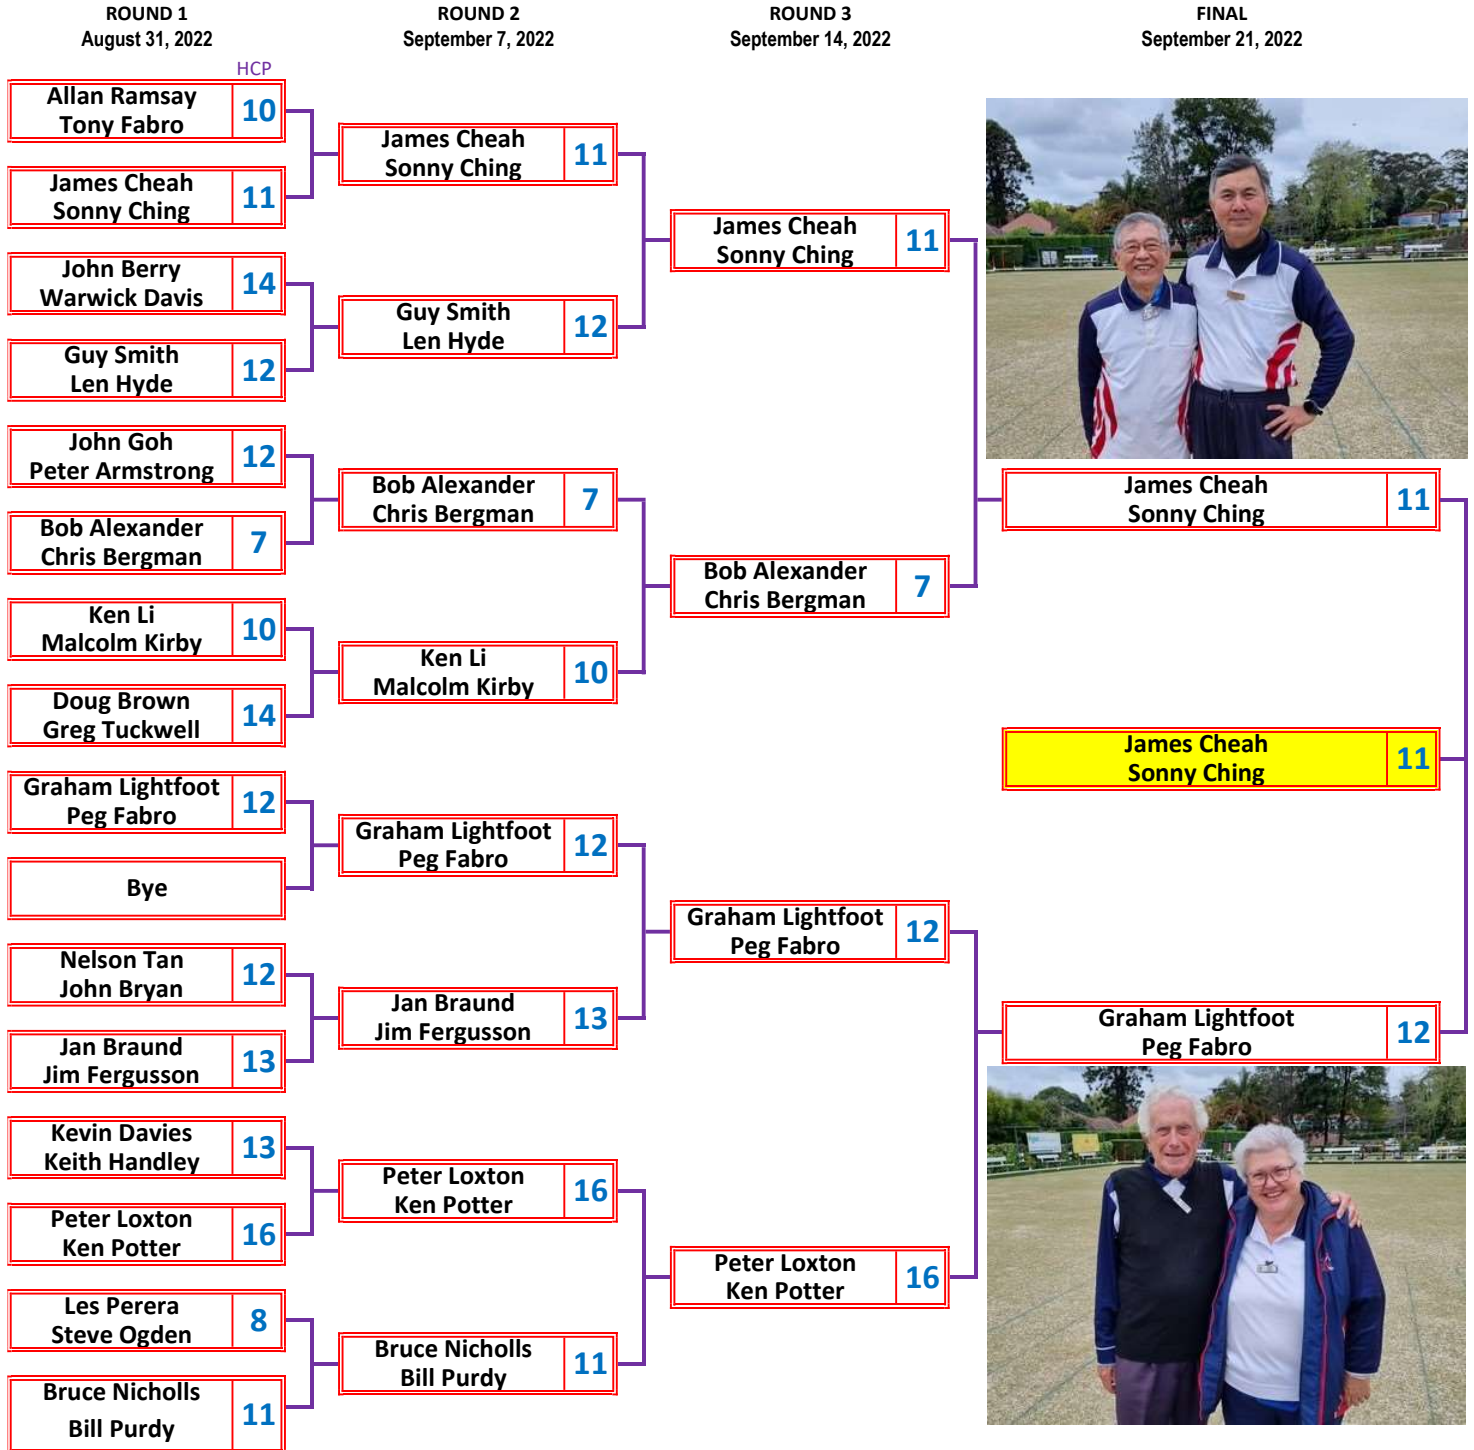

Warrawee Men's Bowling Section

2022 FRED NEWSON HANDICAP PAIRS DRAW

PLEASE PAY \$8 MATCH FEE AT THE BAR